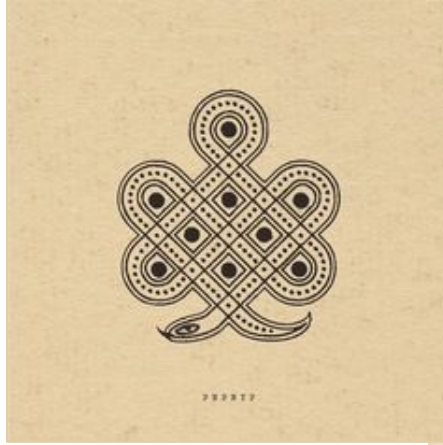

The Herbal Chemist

Final

Inspiration

Logos

Option #1

Option #2

Style Guide

TAN
RGB
225, 204, 165
HEX
#e1cca5

DARK GREEN
RGB
90, 115, 88
HEX
#5a7358

BLACK
RGB
0, 0, 0
HEX
#000000

TYPOGRAPHY

RAFAELLA BOLD
AA THIS IS A HEADLINE EXAMPLE.

Gyst Variable
Aa This is a body copy example.

REGULAR
REGULAR SHADOW
BOLD
BOLD SHADOW